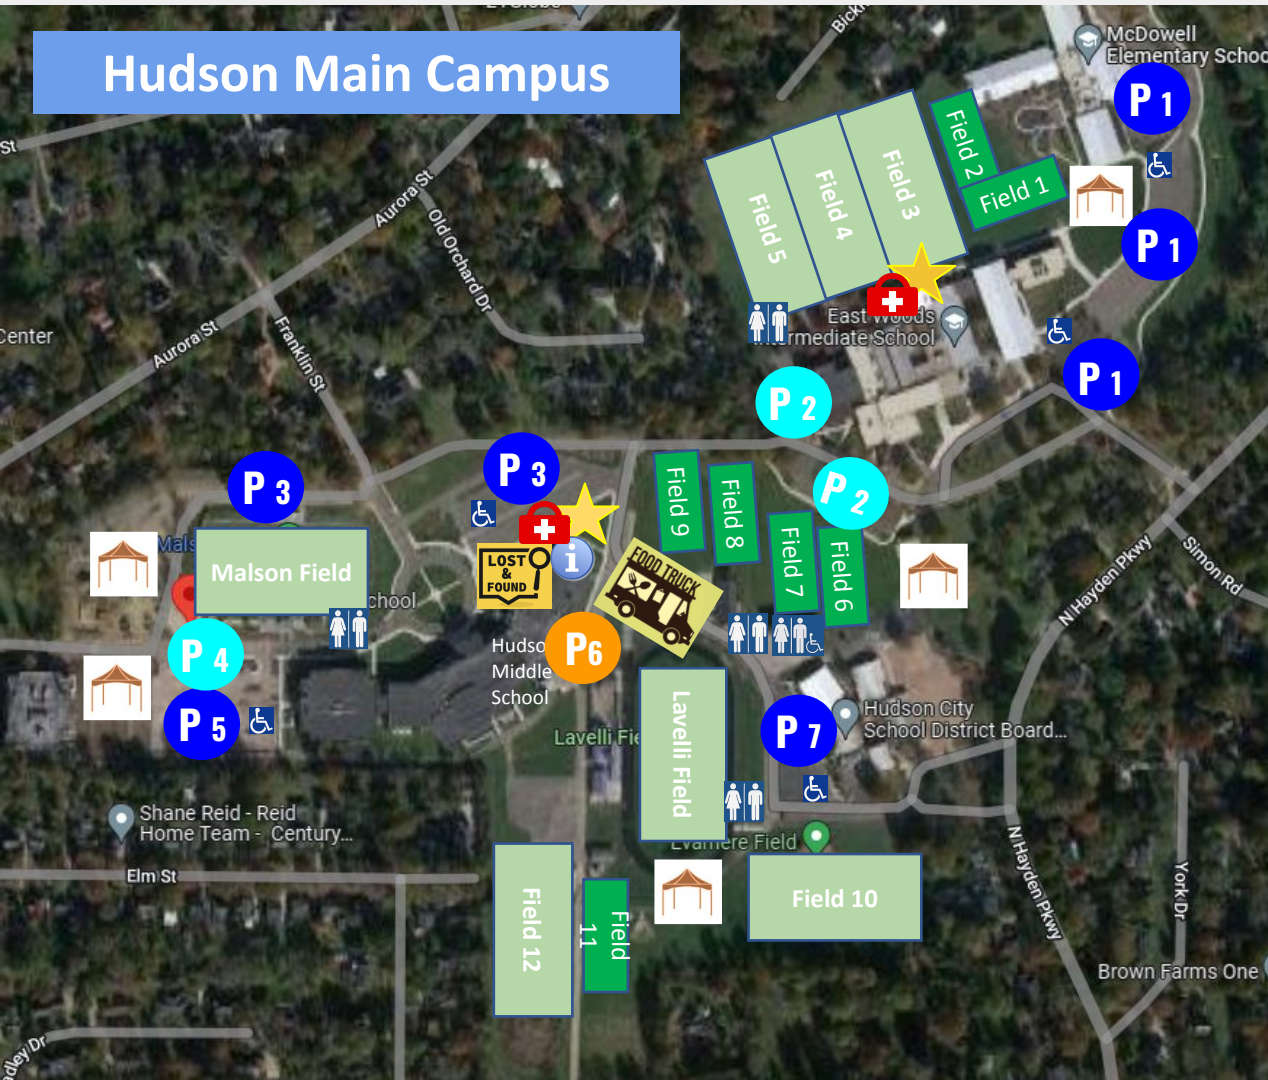

Hudson Main Campus

Field Name	Field Size	Sponsored by:
Field 1	Small Ball	American Fireworks
Field 2	Small Ball	Johnny K's Powersports
Field 6	Small Ball	SpringCo Metal Coating
Field 7	Small Ball	NEOLAX
Field 8	Small Ball	Spiders Lacrosse
Field 9	Small Ball	Maxim Lacrosse
Field 11	Small Ball	Sunbelt Rentals
Field 3	Regulation	Independence Construction
Field 4	Regulation	Ken's Parkhill Roofing
Field 5	Regulation	NEOLAX
Field 10	Regulation	Churchwell Fire Consultants
Field 12	Regulation	Hudson Incentives International
Lavelli Field	Regulation	
Malsion Field	Regulation	

Map Key

	General Parking
	VIP Parking
	Referee Parking
	Parking for Disability
	Restrooms
	Designated Team Tent Areas
	LAXFEST Merchandise, Drinks and Snacks
	LAXFEST Hub for Information
	First Aid Supplies
	Food Truck Row

Hudson High School Campus

Field Name	Field Size	Sponsored by:
Field 13	Regulation	Swensons Drive-In
Field 14	Regulation	Howard's Jewelry Center
Memorial Field	Regulation	

Map Key	
	General Parking
	VIP Parking
	Referee Parking
	Parking for Disability
	Restrooms
	Designated Team Tent Areas
	LAXFEST Merchandise, Drinks and Snacks
	LAXFEST Hub for Information
	First Aid Supplies
	Food Truck Row