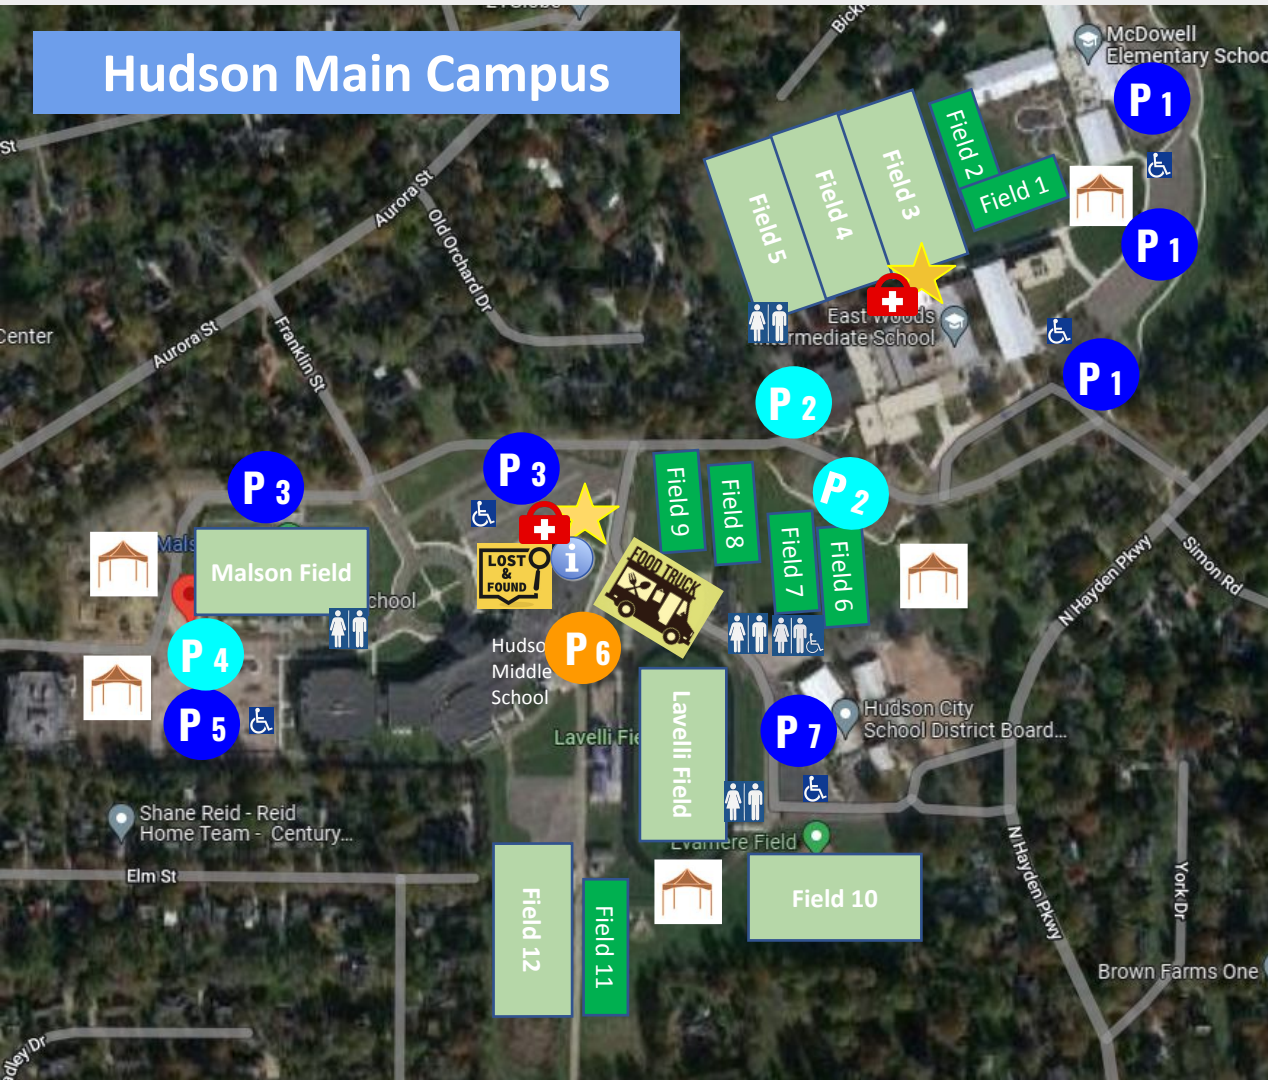

Hudson Main Campus

Field Name	Field Size	Sponsored by:
Field 1	Small Ball	American Fireworks
Field 2	Small Ball	Johnny K's Powersports
Field 6	Small Ball	SpringCo Metal Coating
Field 7	Small Ball	NEOLAX
Field 8	Small Ball	Spiders Lacrosse
Field 9	Small Ball	Maxim Lacrosse
Field 11	Small Ball	Sunbelt Rentals
Field 3	Regulation	Independence Construction
Field 4	Regulation	Ken's Parkhill Roofing
Field 5	Regulation	NEOLAX
Field 10	Regulation	Churchwell Fire Consultants
Field 12	Regulation	Hudson Incentives International
Lavelli Field	Regulation	
Malsion Field	Regulation	

Map Key

- General Parking
- VIP Parking
- Referee Parking
- Parking for Disability
- Restrooms
- Designated Team Tent Areas
- LAXFEST Merchandise, Drinks and Snacks
- LAXFEST Hub for Information
- First Aid Supplies
- Food Truck Row

Hudson High School Campus

Field Name	Field Size	Sponsored by:
Field 13	Regulation	Swensons Drive-In
Field 14	Regulation	Howard's Jewelry Center
Memorial Field	Regulation	

Map Key	
	General Parking
	VIP Parking
	Referee Parking
	Parking for Disability
	Restrooms
	Designated Team Tent Areas
	LAXFEST Merchandise, Drinks and Snacks
	LAXFEST Hub for Information
	First Aid Supplies
	Food Truck Row