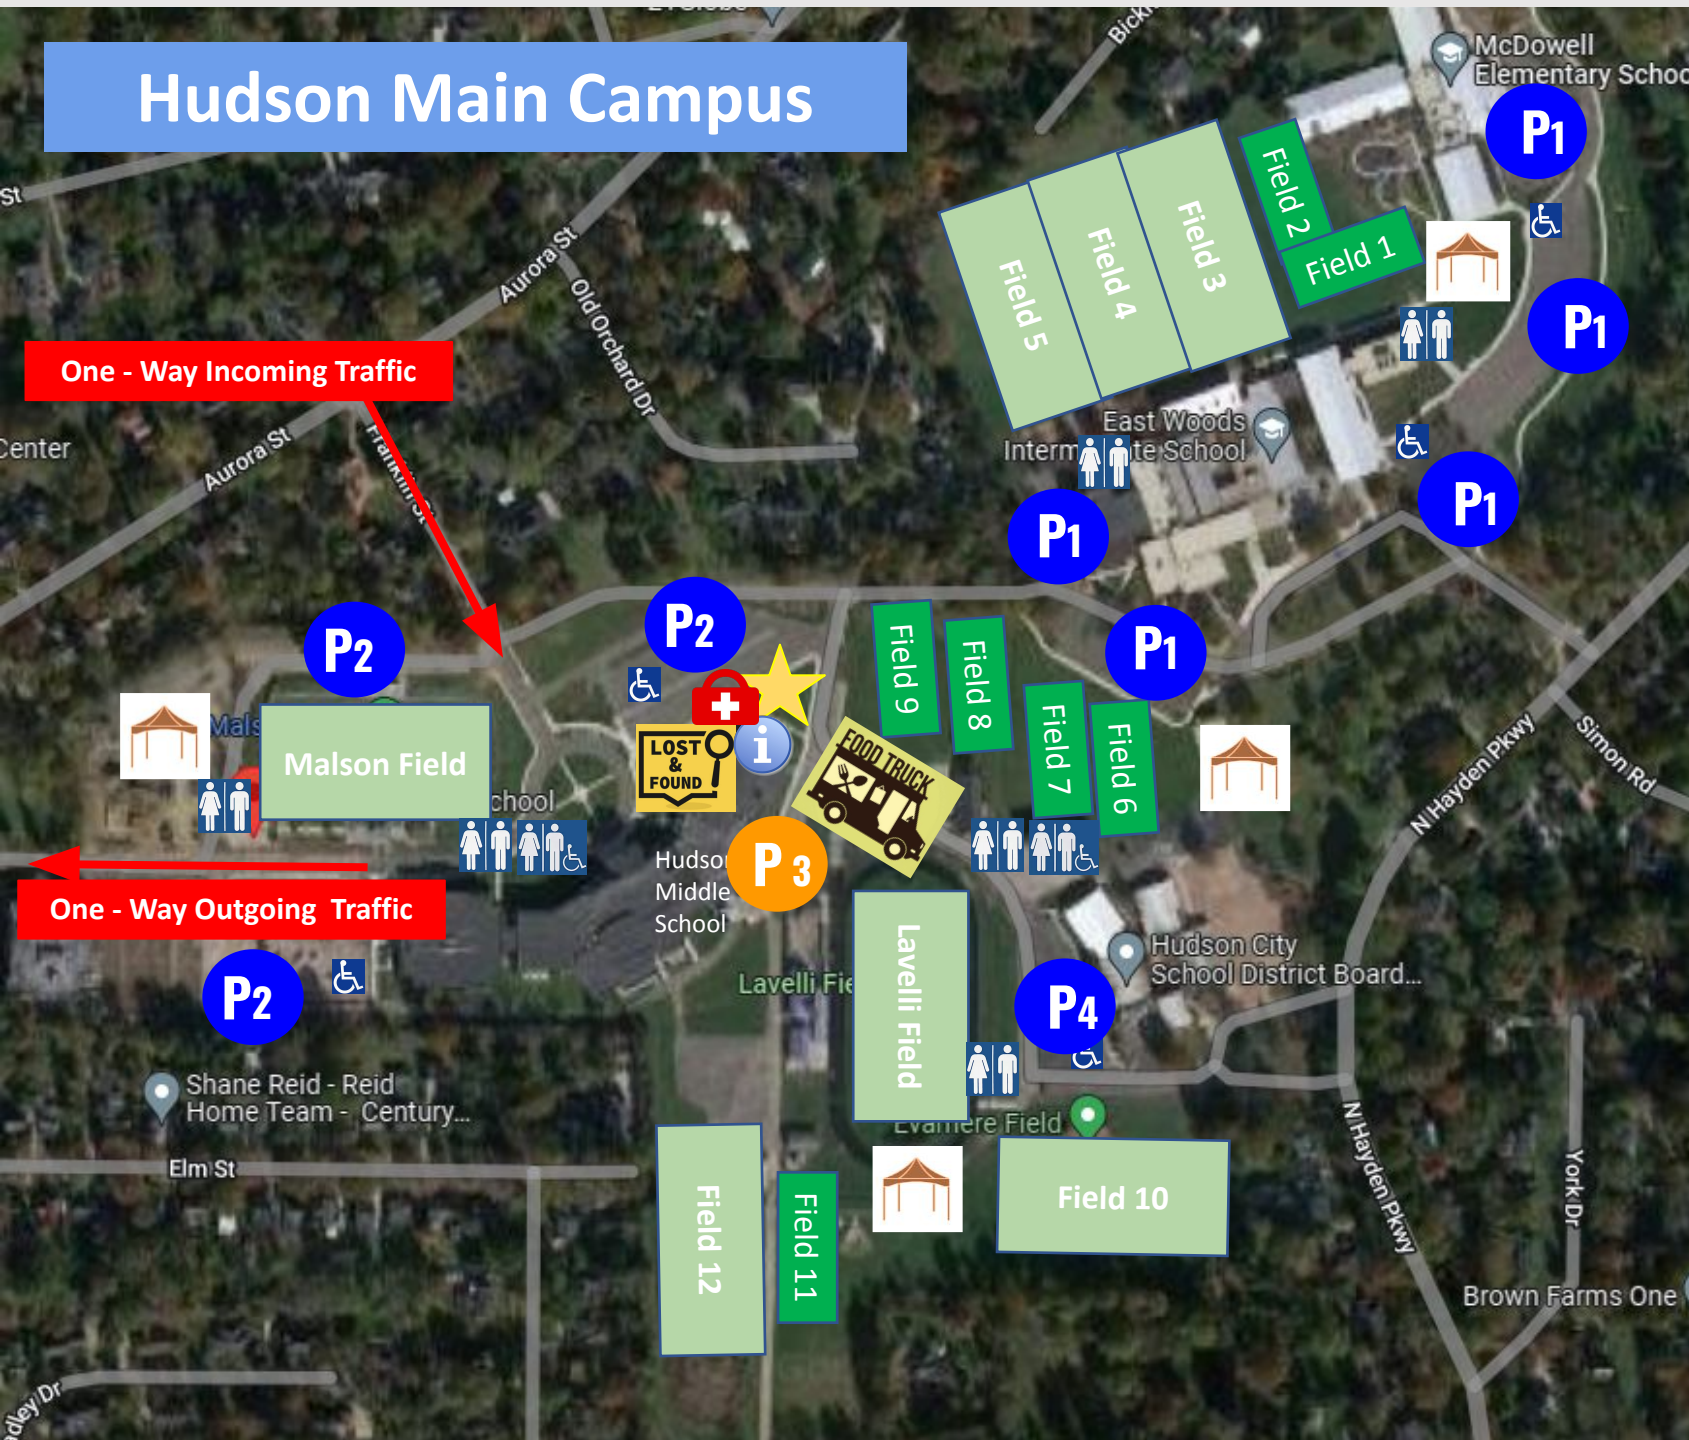

# Hudson Main Campus

Field Name	Field Size	Sponsored by:
Field 1	Small Ball	American Fireworks
Field 2	Small Ball	Johnny K's Powersports
Field 6	Small Ball	Hudson Hawks
Field 7	Small Ball	iVideo
Field 8	Small Ball	Spiders Lacrosse
Field 9	Small Ball	Maxim Lacrosse
Field 11	Small Ball	Sunbelt Rentals
Field 3	Regulation	Burning River Lacrosse
Field 4	Regulation	Ken's Parkhill Roofing
Field 5	Regulation	Howard's Jewelry Center
Field 10	Regulation	Doug Radefeld - State Farm
Field 12	Regulation	Hudson Incentives International
Lavelli Field	Regulation	
Malson Field	Regulation	

### Map Key

- P General Parking
- P VIP Parking
- P Referee Parking
- P with wheelchair icon Parking for Disability
- ♂ ♀ ♿ Restrooms
- 🏠 Designated Team Tent Areas
- ★ LAXFEST Merchandise, Drinks and Snacks
- i LAXFEST Hub for Information
- + First Aid Supplies
- 🚚 Food Truck Row

**General Parking: \$5.00 per vehicle**

Exit parking lots onto N. Oviatt Street.

**P3**

Referee Parking: Located to the left of Hudson Middle School between the outdoor basketball court and Lavelli Field. Enter parking lots off of Aurora Street onto Franklin Street. Intersection located at 180 Franklin Street, Hudson, OH 44236.

**P6**

Referee Parking is located closest to the walking path behind the Home Football Stands (6 designated spots). Enter and exit parking lot at the The Ballpark of Hudson off of Stow Road. 7231 Stow Road, Hudson, OH 44236 is directly across the street.