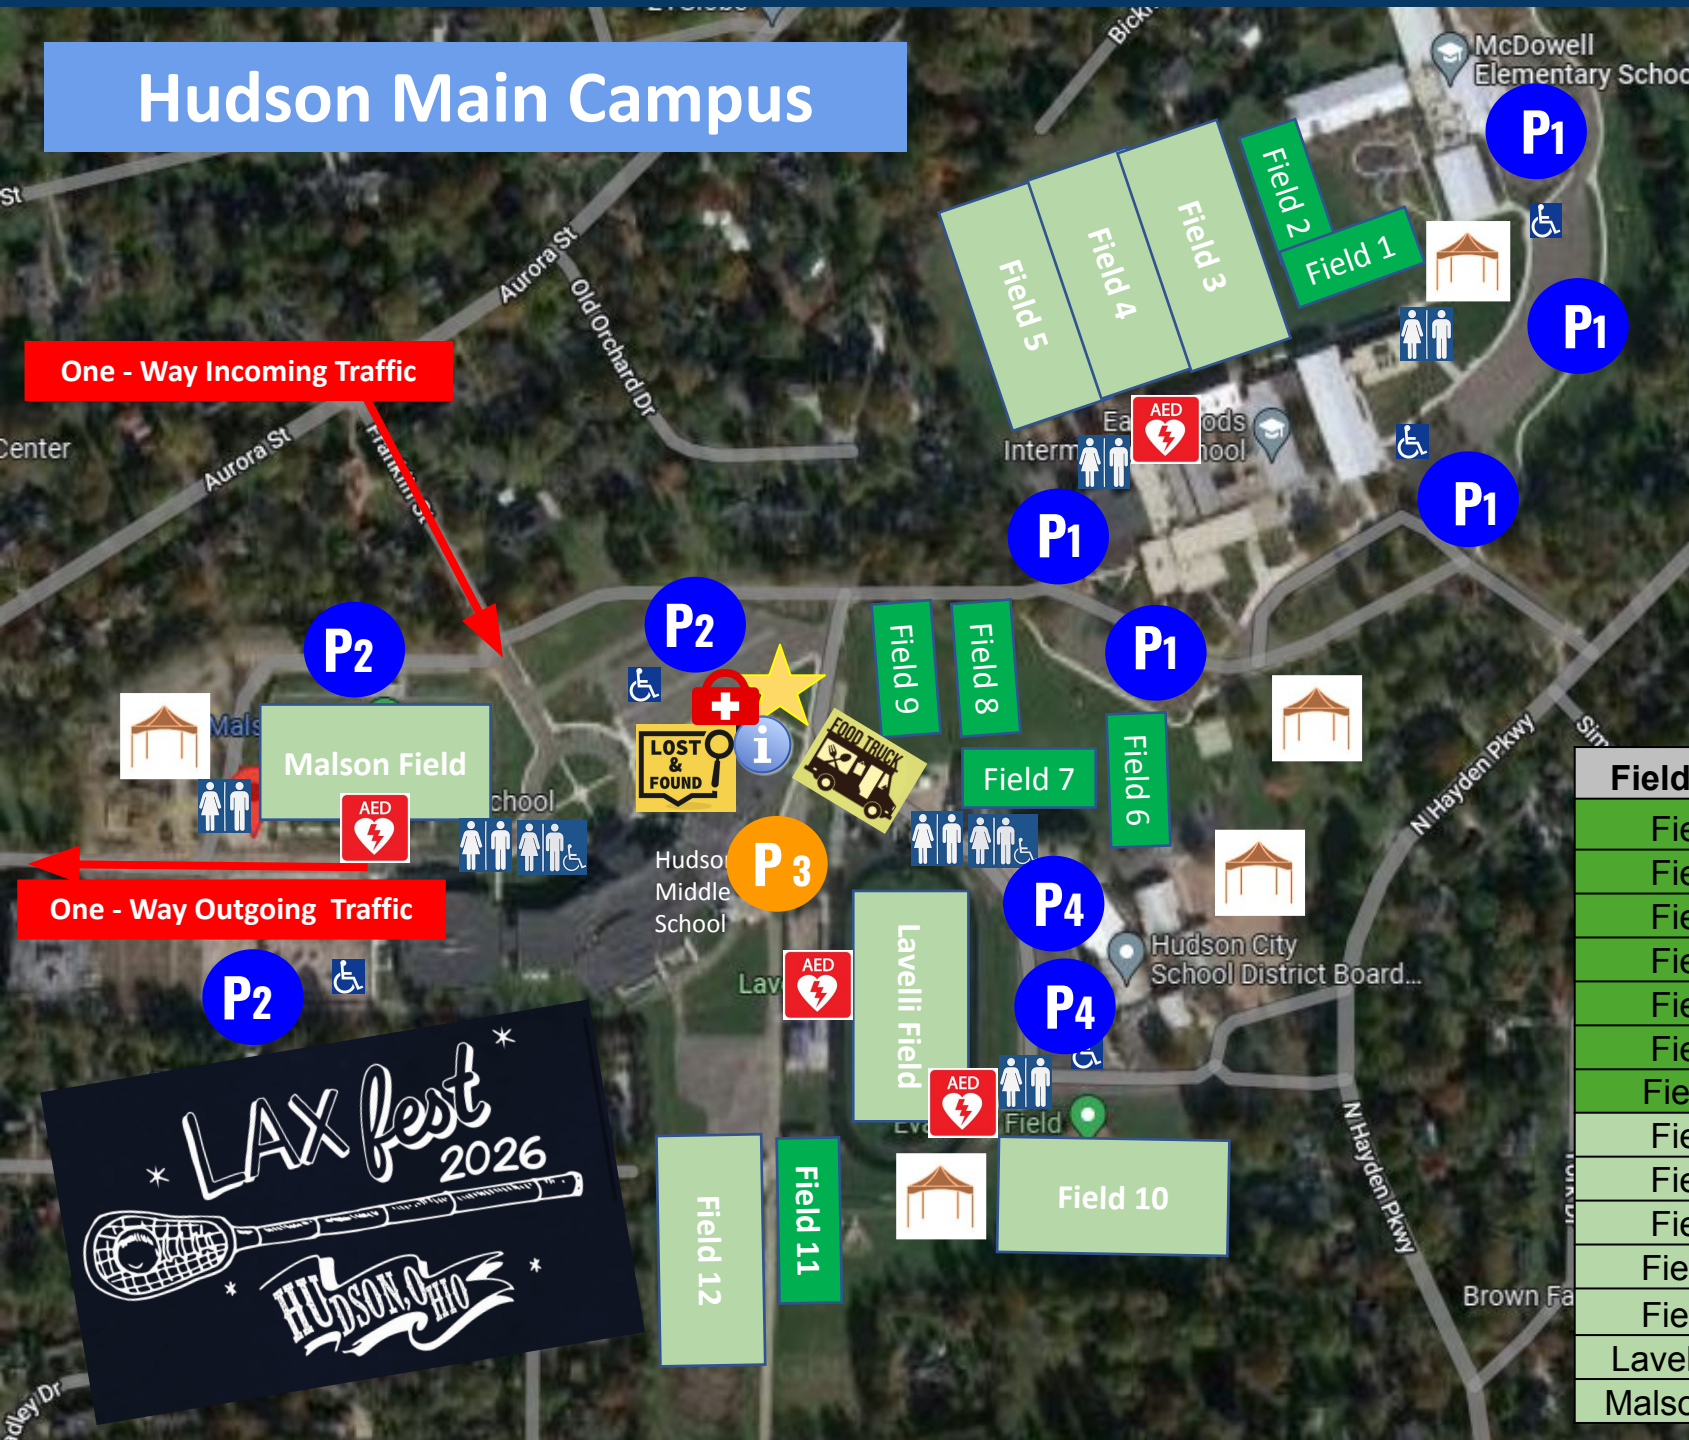

Hudson Main Campus

Map Key

- P** General Parking
- P** Referee Parking
- Parking for Disability
- Restrooms
- Designated Team Tent Areas
- LAXFEST Merchandise, Drinks, and Snacks
- LAXFEST Hub for Information
- First Aid Supplies
- AED Location
- Food Truck Row

General Parking: \$5.00 per vehicle

Parking Information

P1

General Parking: Enter and exit parking lots at McDowell Early Learning School located at 280 N. Hayden Parkway, Hudson, OH 44236.

P2

General Parking: Enter parking lots off of Aurora Street onto Franklin Street. Intersection located at 180 Franklin Street, Hudson, OH 44236.

Exit parking lots onto N. Oviatt Street.

P3

Referee Parking: Located to the left of Hudson Middle School between the outdoor basketball court and Lavelli Field. Enter parking lots off of Aurora Street onto Franklin Street. Intersection located at 180 Franklin Street, Hudson, OH 44236.

P7

General Parking: Enter and exit parking lot at the The Ballpark of Hudson. Located at 7250 Stow Road, Hudson, OH 44236.

P8

Referee Parking: is located closest to the walking path behind the Home Football Stands (6 designated spots). Enter and exit parking lot at the The Ballpark of Hudson off of Stow Road. 7231 Stow Road, Hudson, OH 44236 is directly across the street.